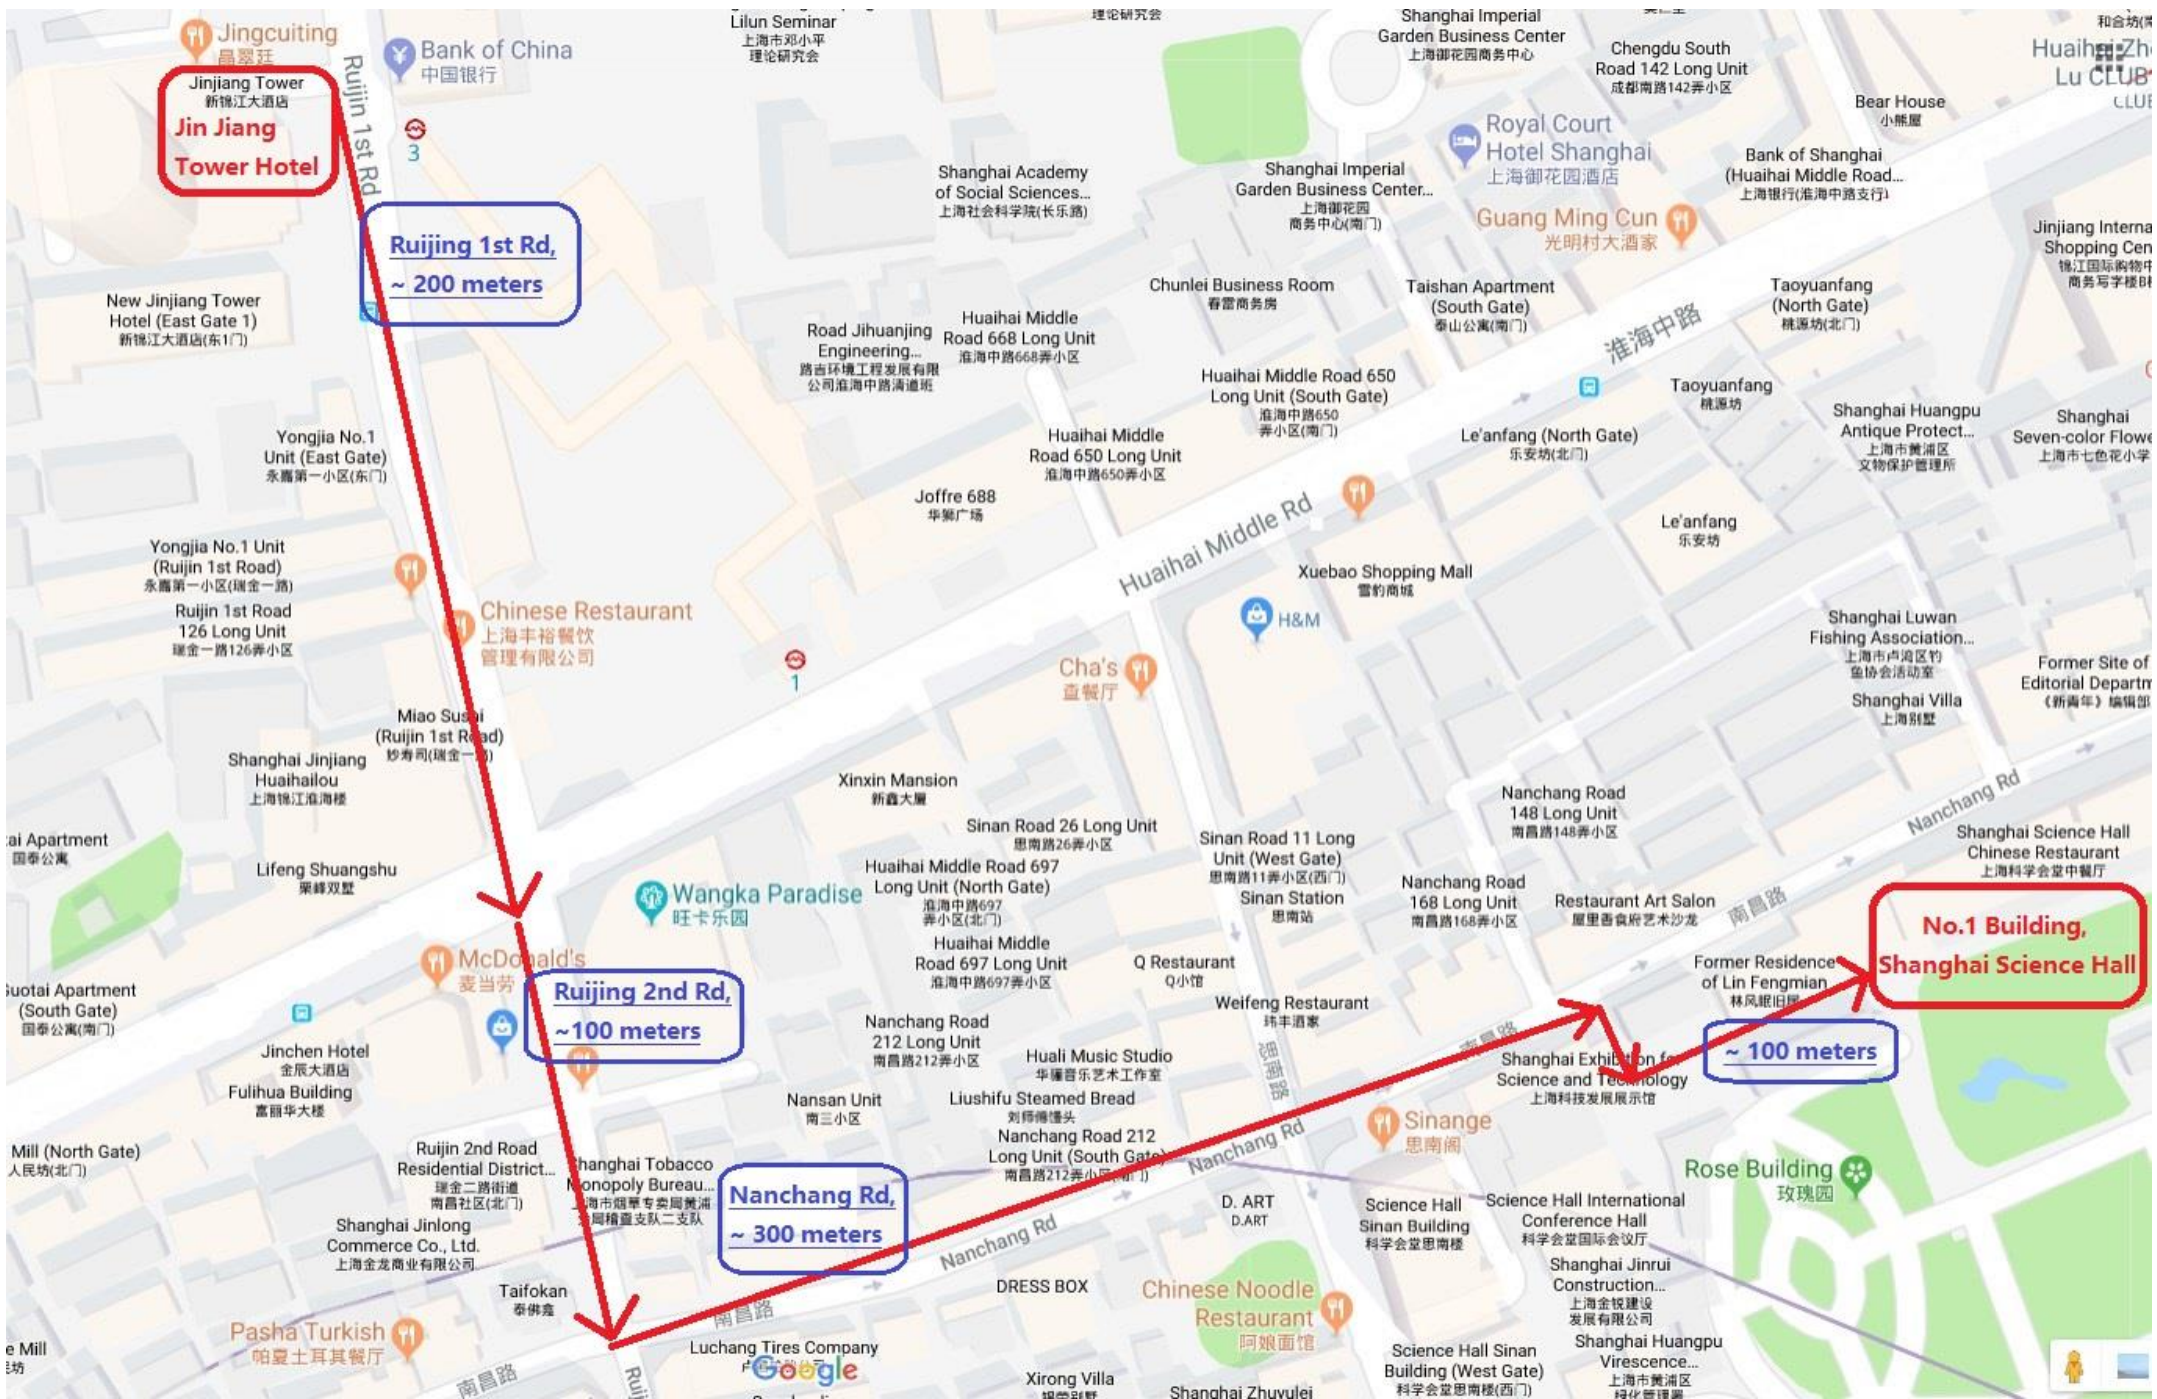

Jin Jiang Tower Hotel
新锦江大酒店

**Ruijing 1st Rd,
~ 200 meters**

**Ruijing 2nd Rd,
~ 100 meters**

**Nanchang Rd,
~ 300 meters**

**No.1 Building,
Shanghai Science Hall**

~ 100 meters

Jingcuijing
晶翠廷

Bank of China
中国银行

Lilun Seminar
上海市邓小平
理论研究会

Shanghai Imperial
Garden Business Center
上海御花园商务中心

Chengdu South
Road 142 Long Unit
成都南路142弄小区

Huaihai Zhong
Lu CLUB
淮海中路俱乐部

New Jinjiang Tower
Hotel (East Gate 1)
新锦江大酒店(东1门)

Yongjia No.1
Unit (East Gate)
永嘉第一小区(东门)

Yongjia No.1 Unit
(Ruijin 1st Road)
永嘉第一小区(瑞金一路)

Ruijin 1st Road
126 Long Unit
瑞金一路126弄小区

Chinese Restaurant
上海丰裕餐饮
管理有限公司

Miao Sushi
(Ruijin 1st Road)
妙寿司(瑞金一路)

Shanghai Jinjiang
Huaihailou
上海锦江淮海楼

Lifeng Shuangshu
梁峰双墅

Guotai Apartment
(South Gate)
国泰公寓(南门)

Jinchen Hotel
金辰大酒店

Fulihua Building
富丽华大楼

Mill (North Gate)
人民坊(北门)

Shanghai Jinlong
Commerce Co., Ltd.
上海金龙商业有限公司

Pasha Turkish
帕夏土耳其餐厅

Taifokan
泰伊森

Luchang Tires Company
绿畅轮胎公司

Google

Shanghai Academy
of Social Sciences...
上海社会科学院(长乐路)

Road Jihuanjing
Engineering...
路吉环境工程发展有限公司
淮海中路清道班

Huaihai Middle
Road 668 Long Unit
淮海中路668弄小区

Huaihai Middle
Road 650 Long Unit
淮海中路650弄小区

Joffre 688
华黎广场

Xinxin Mansion
新鑫大厦

Sinan Road 26 Long Unit
思南路26弄小区

Wangka Paradise
旺卡乐园

Huaihai Middle Road 697
Long Unit (North Gate)
淮海中路697弄小区(北门)

Huaihai Middle
Road 697 Long Unit
淮海中路697弄小区

Nanchang Road
212 Long Unit
南昌路212弄小区

Nansan Unit
南三小区

Liushifu Steamed Bread
刘师傅馒头

Nanchang Road 212
Long Unit (South Gate)
南昌路212弄小区(南门)

DRESS BOX

Chinese Noodle
Restaurant
阿娘面馆

Xirong Villa
熙荣别墅

Shanghai Zhuvulei

Huaihai Middle Rd

Nanchang Rd

Royal Court
Hotel Shanghai
上海御花园酒店

Shanghai Imperial
Garden Business Center...
上海御花园
商务中心(南门)

Chunlei Business Room
春雷商务房

Huaihai Middle Road 650
Long Unit (South Gate)
淮海中路650弄小区(南门)

Le'anfang (North Gate)
乐安坊(北门)

Taoyuanfang
桃源坊

Shanghai Huangpu
Antique Protect...
上海市黄浦区
文物保护管理所

Jinjiang Interna
Shopping Cen
锦江国际购物中
心商务写字楼

Bank of Shanghai
(Huaihai Middle Road...
上海银行(淮海中路支行)

Bear House
小熊屋

Guang Ming Cun
光明村大酒家

Taishan Apartment
(South Gate)
泰山公寓(南门)

Huaihai Middle Road 650
Long Unit (South Gate)
淮海中路650弄小区(南门)

Huaihai Middle Road 650
Long Unit (South Gate)
淮海中路650弄小区(南门)

Xuebao Shopping Mall
雪豹商城

Cha's
壹餐厅

H&M

Shanghai Luwan
Fishing Association...
上海市卢湾区
钓鱼协会活动室

Shanghai
Seven-color Flowe
上海市七色花小学

Shanghai Villa
上海别墅

Former Site of
Editorial Depart
(新青年)编辑部

Nanchang Road
148 Long Unit
南昌路148弄小区

Nanchang Road
168 Long Unit
南昌路168弄小区

Restaurant Art Salon
厘里香食府艺术沙龙

Former Residence
of Lin Fengmian
林风眠旧居

Shanghai Exhibition for
Science and Technology
上海科技发展展示馆

Sinange
思南馆

Science Hall
Sinan Building
科学会堂思南楼

Science Hall International
Conference Hall
科学会堂国际会议厅

Shanghai Jinrui
Construction...
上海金锐建设
发展有限公司

Science Hall Sinan
Building (West Gate)
科学会堂思南楼(西门)

Shanghai Huangpu
Virescence...
上海市黄浦区
绿化管理署

Rose Building
玫瑰园